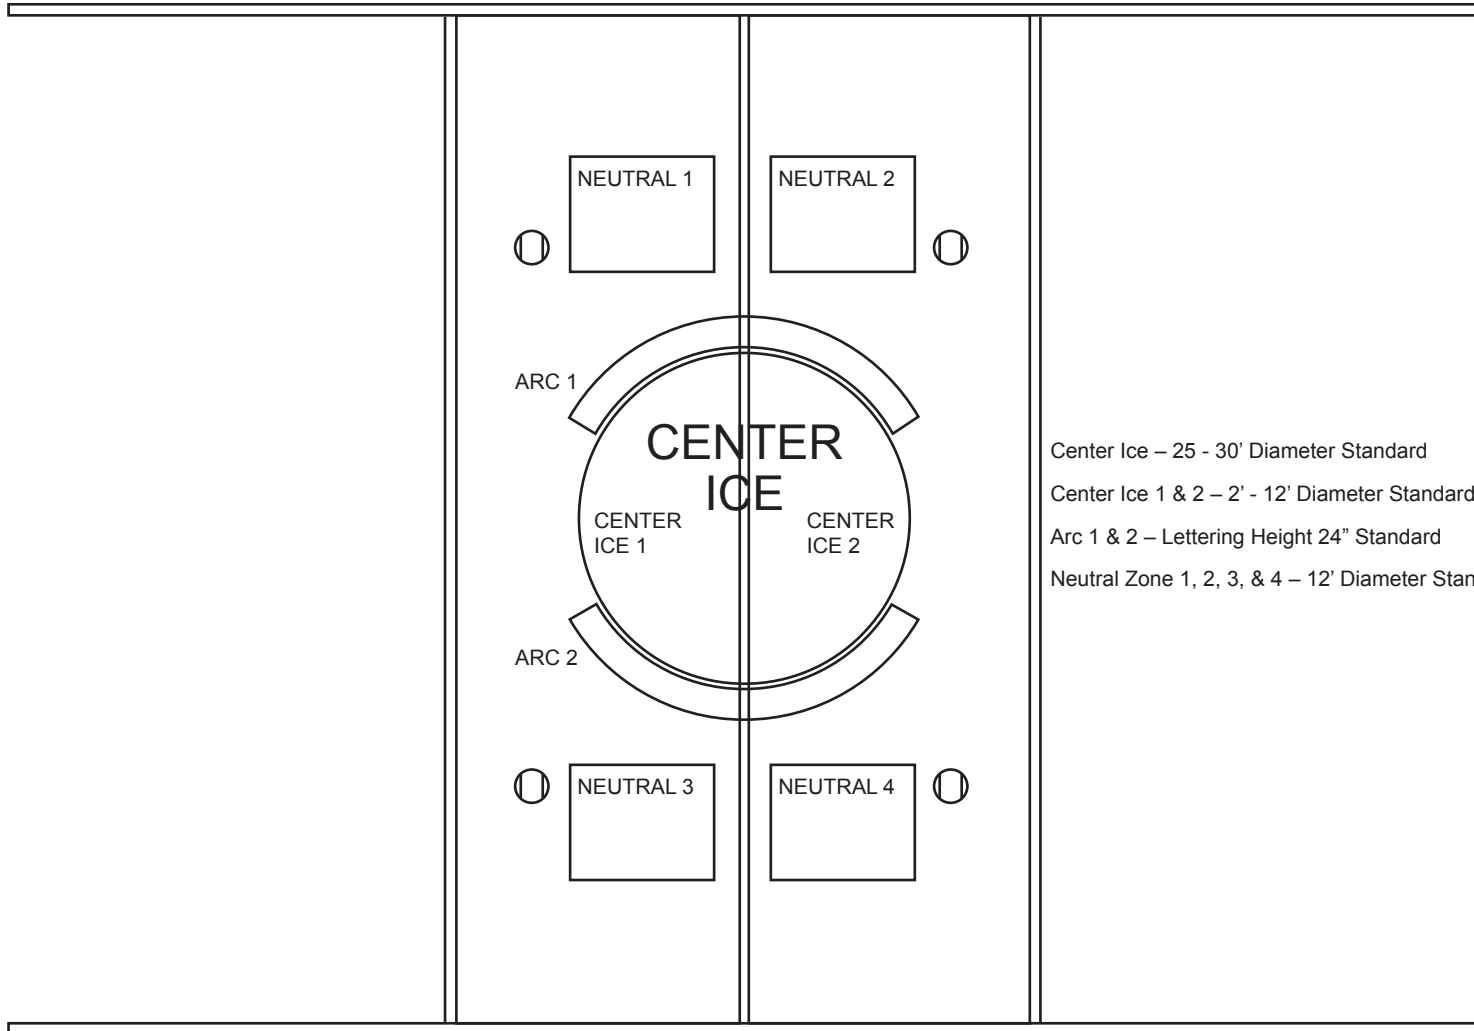

Ice Graphics Layout

Center Ice – 25 - 30' Diameter Standard

Center Ice 1 & 2 – 2' - 12' Diameter Standard

Arc 1 & 2 – Lettering Height 24" Standard

Neutral Zone 1, 2, 3, & 4 – 12' Diameter Standard