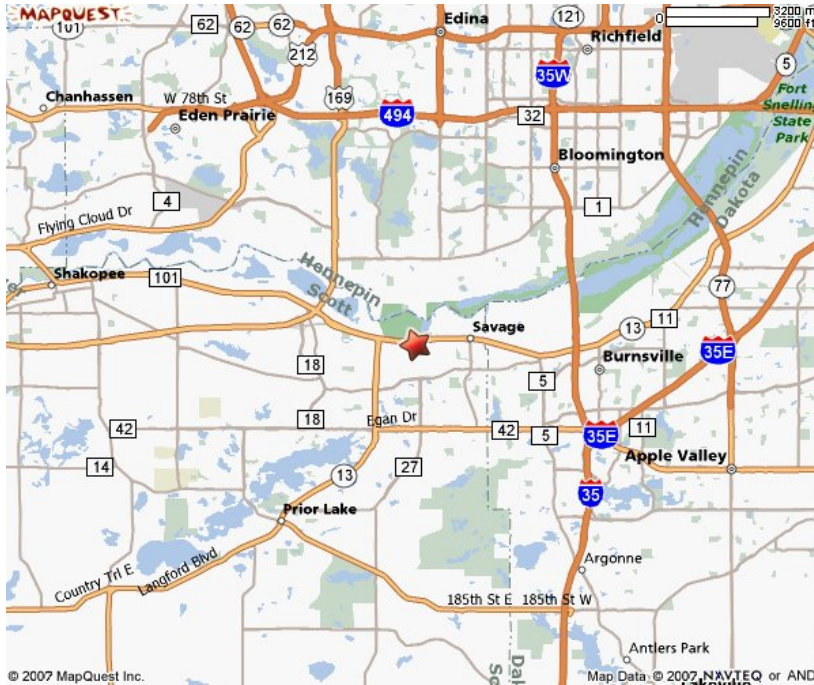

Becker Arena Products, Inc. is now located west of I-35 on Highway 13.

Our new address is: 6611 West Highway 13, Savage, MN 55378

From the South: Take 35 North - Follow 35W North - to HWY 13 South, Follow HWY 13 South for approximately 4 miles. You will go under a railway bridge, take the second left past the bridge, which is Dakota Avenue and then veer right. This is where we reside. Becker Arena Products, Inc. signs will direct you to shipping and receiving and to the front entrance.

From the North: Take 35W South through Minneapolis and Bloomington, after you cross the Minnesota river you will come to HWY 13 South, Follow HWY 13 South for approximately 4 miles. You will go under a railway bridge, take the second left past the bridge, which is Dakota Avenue and then veer right. This is where we reside. Becker Arena Products, Inc. signs will direct you to shipping and receiving and to the front entrance.